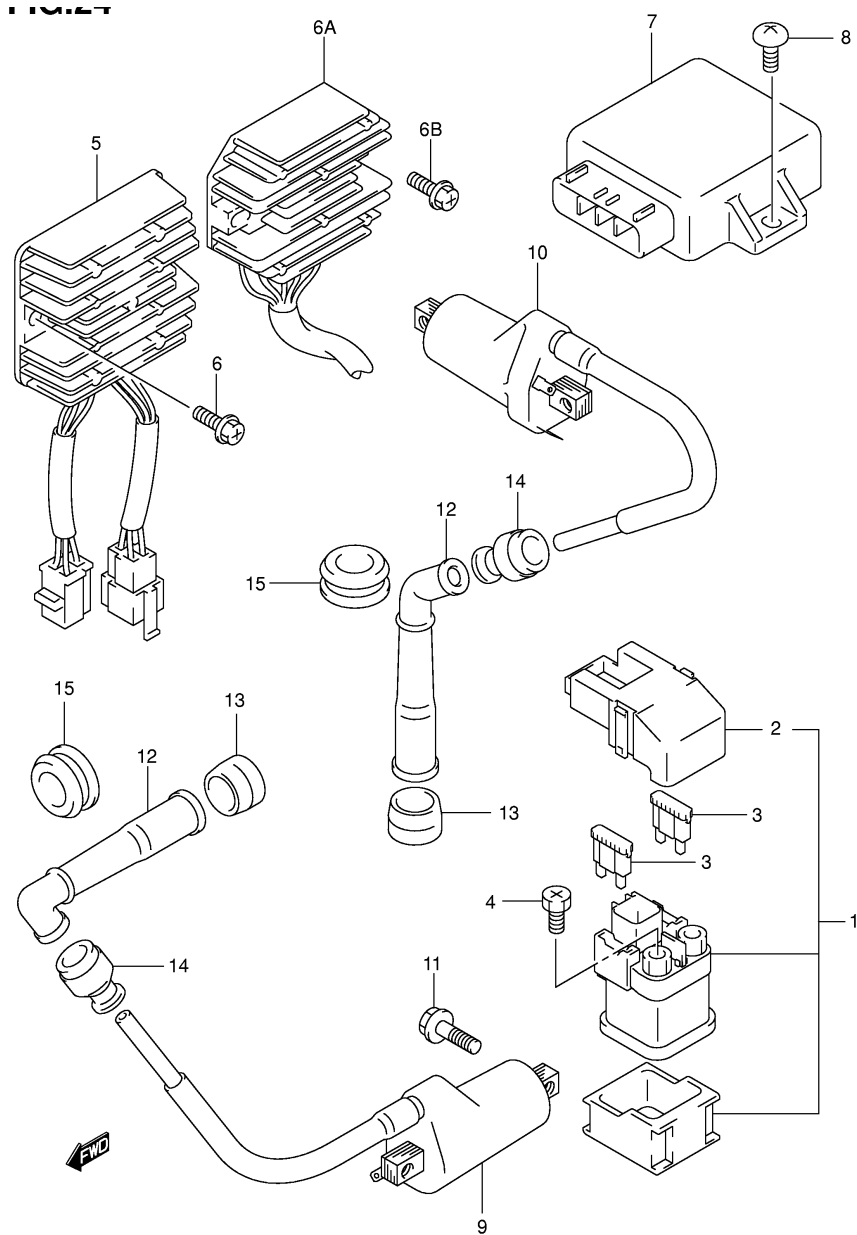

Ref No	Part No	Description
1	31800-21E20	Relay Assy, Starting Motor
2	31861-21E20	• . Cover, Relay Assy
3	09481-30101	• . Fuse (30a)
4	09128-06013	Screw (6x8)
5	32800-24B01	Rectifier Assy
6	02162-06163	Bolt
7	32900-20F00	Igniter Assy
7	32900-20F20	Igniter Assy
8	03542-06163	Screw
9	33410-19F00	Coil Assy, Ignition
10	33420-19F00	Coil Assy, Ignition
11	01500-06203	Bolt
12	33510-11D00	Cap, Spark Plug
13	33541-23E01	Seal, Spark Plug Cap
14	33542-38B00	Seal, High Tension Cord
15	33543-19F00	Cover, Spark Plug Cap

SV650Y E02_024
ELECTRICAL